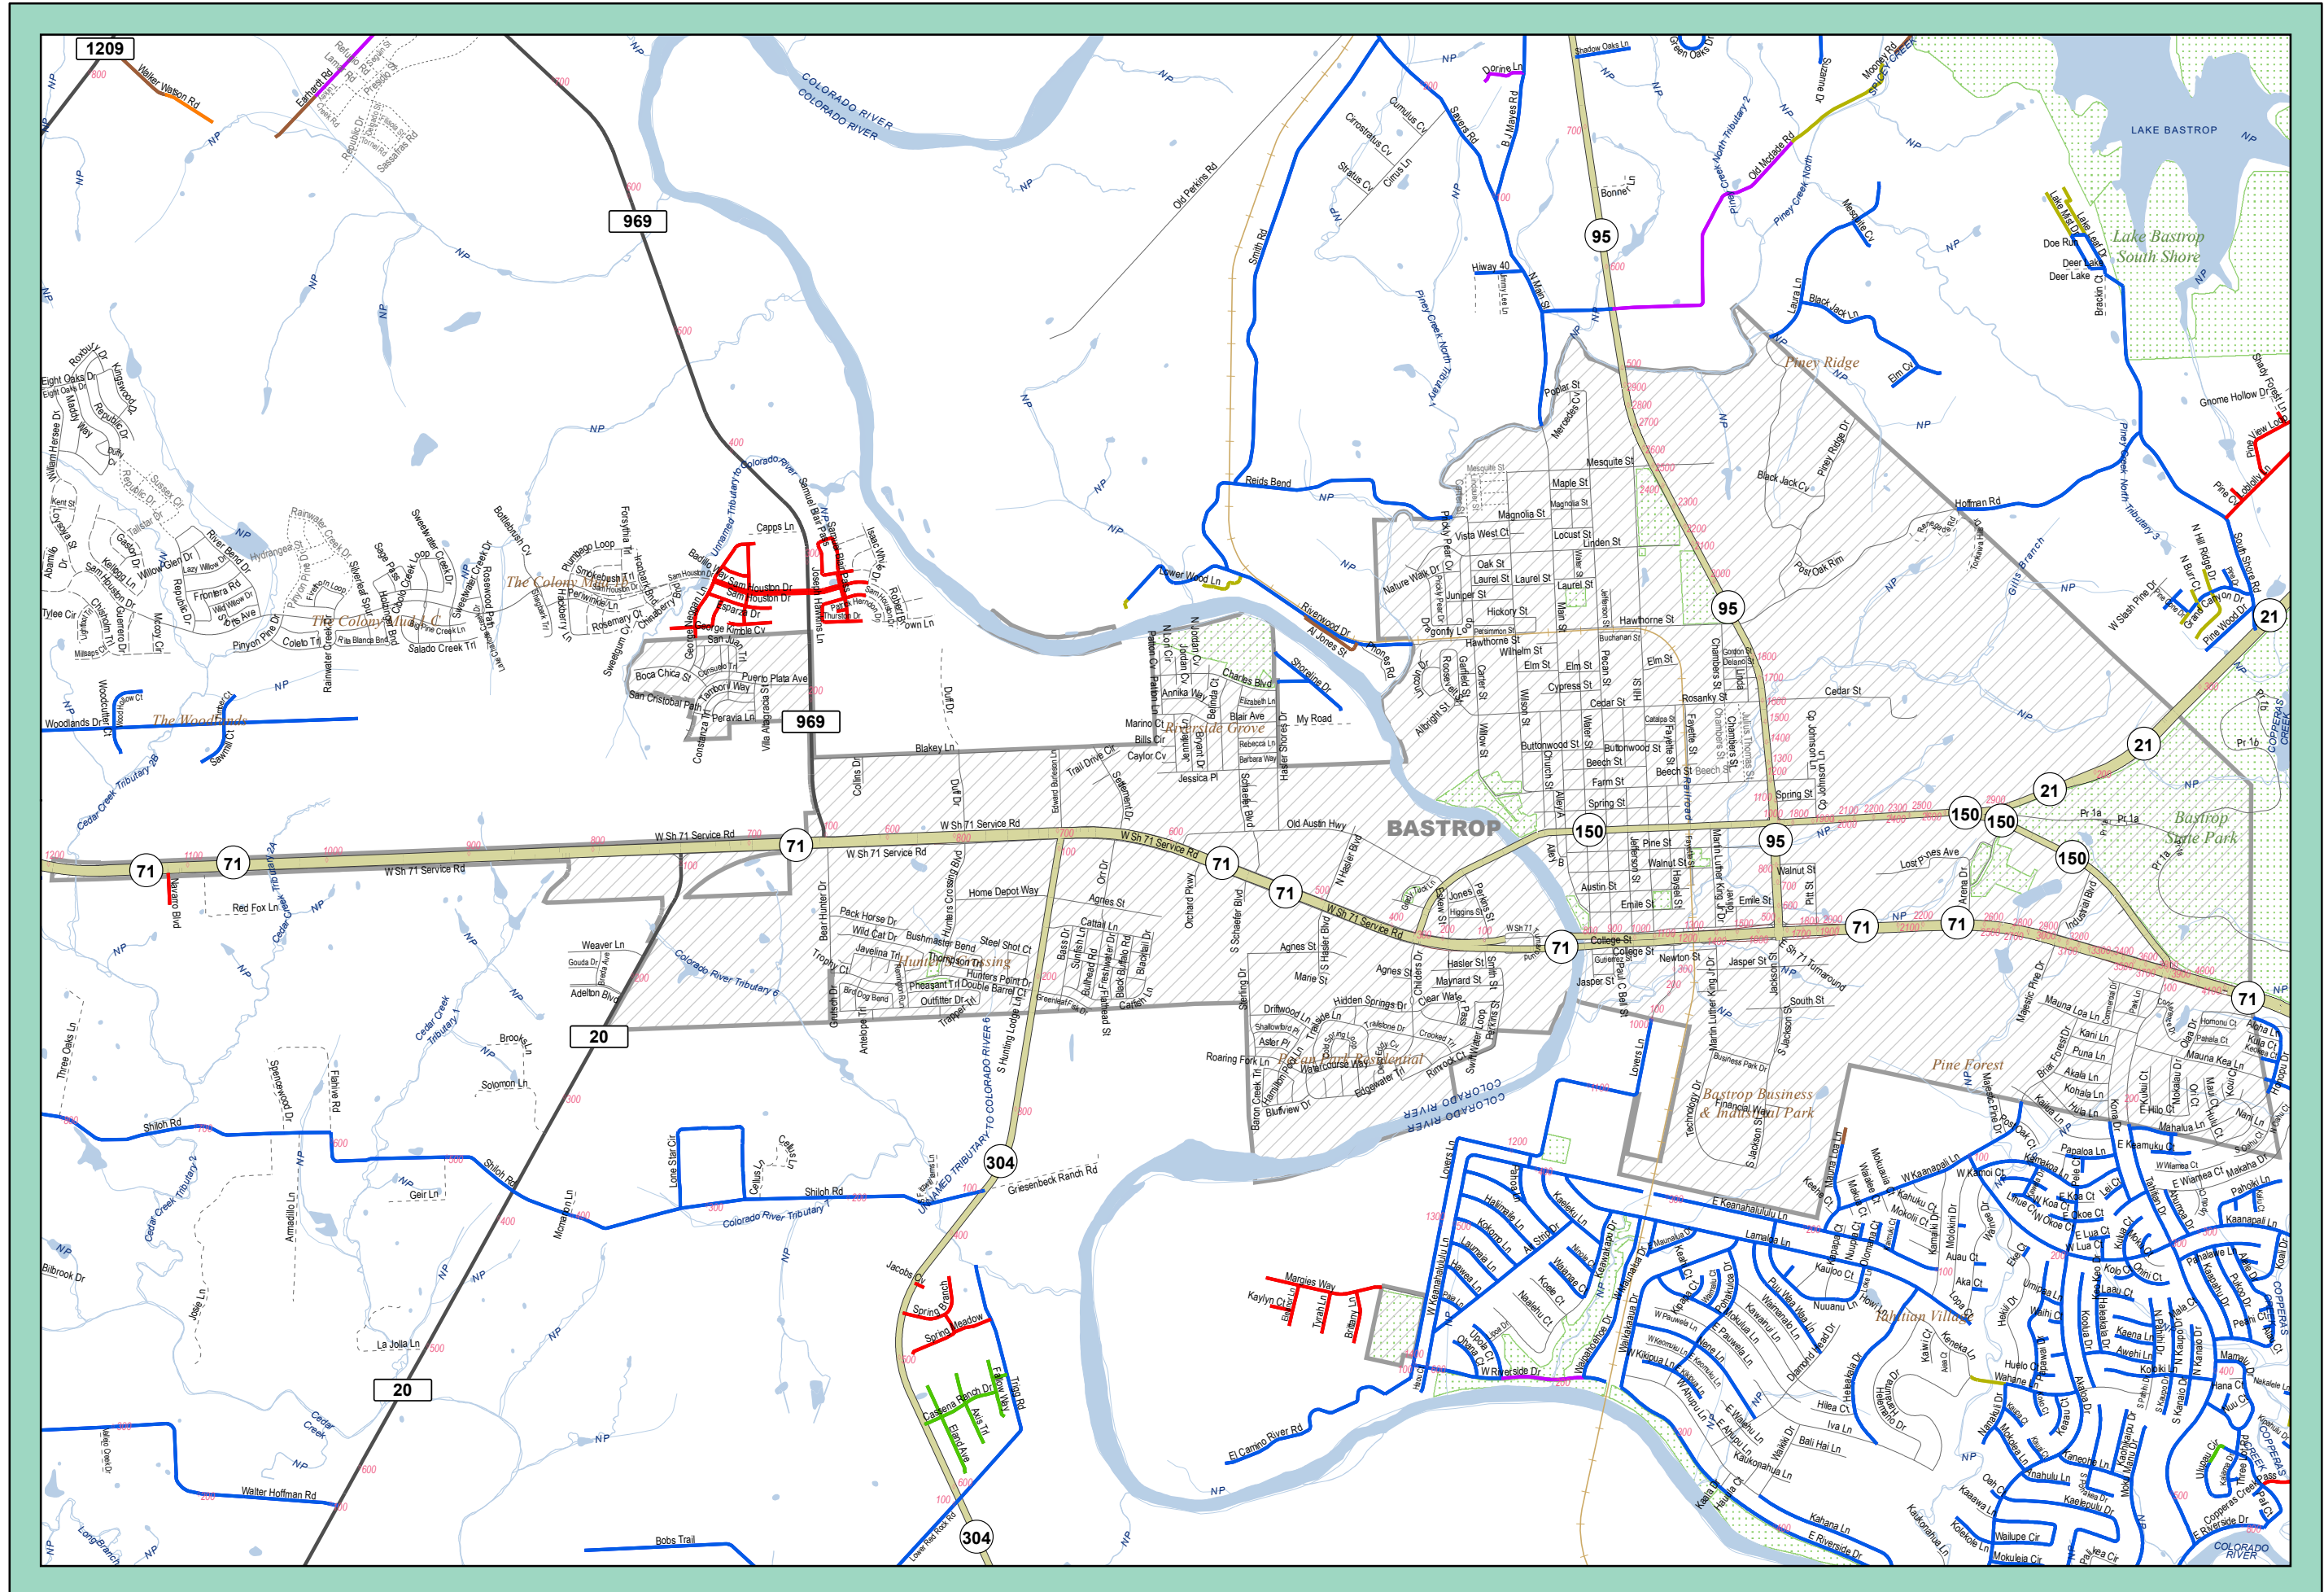

Bastrop County Locator  
2023 Issue

Produced By: Bastrop County  
Information Technology - GIS  
Name: City of Bastrop\_c  
Produced: 10/10/2024

Bastrop County provides this map "as is" and assumes no liability for its completeness or accuracy. Information shown on this map is derived from public records that are constantly undergoing change and do not replace a site survey. This product is for informational purposes and may not have been prepared for or be suitable for legal, engineering or surveying purposes. It does not represent an on-the-ground survey and represents only the approximate relative location of property boundaries.